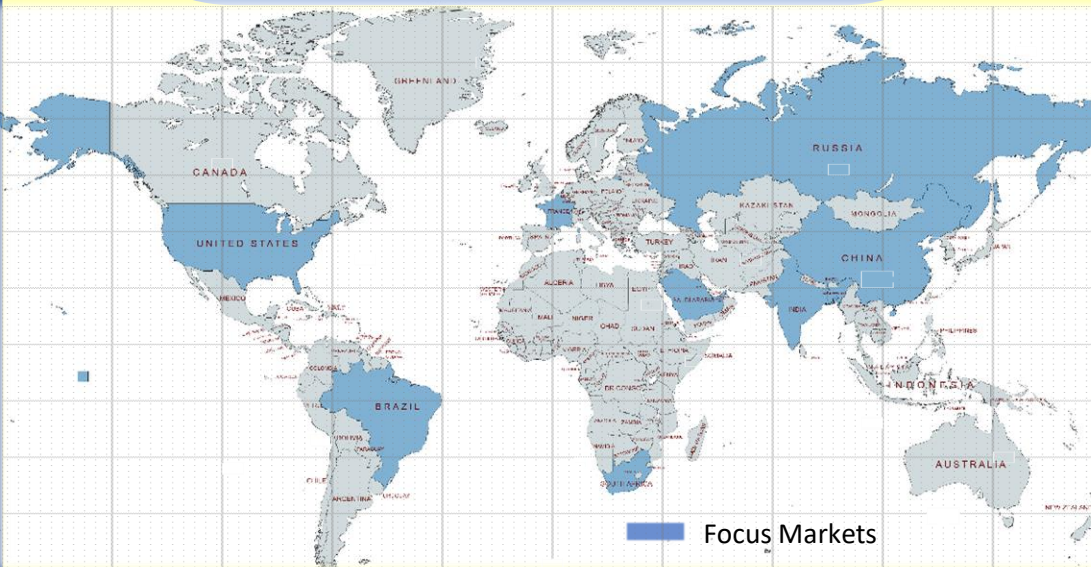

About Us

- ✓ Leap Gulf – providing comprehensive professional cargo forwarding and shipping services coupled with outstanding customer experiences.
- ✓ One of the most trusted growth partner for several organizations across The Middle East, India and The CIS region.
- ✓ Group is holding 25+ years industry experiences across Freight Forwarding, Supply Chain Management, Warehousing and Project Cargo Management.

What sets us apart

- A dedicated account manager for 24/7 support.
- Money Back Guarantee on services with point-to-point cargo transfers.
- Trained human resources across all domains.
- Highest levels of code of conduct.
- SOP oriented ensuring maximum safety and security for your cargo and documents privacy.